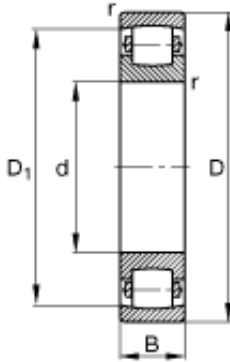

## CYRE BEARING LTD

110 mm x 200 mm x 38 mm FAG 20222-MB  
GERMANY Bearing 110\*200\*38

Bearing No. 20222-MB

Size	110x200x38 mm
Bore Diameter	110 mm
Outer Diameter	200 mm
Width	38 mm
d	110 mm
D	200 mm
B	38 mm
$D_1$	178,6 mm
$D_{a \max}$	188 mm
$d_{a \min}$	122 mm
$r_{a \max}$	2,1 mm
$r_{\min}$	2,1 mm
m	5,53 kg / Weight
$C_r$	285000 N / Dynamic load rating (radial)
$C_{0r}$	375000 N / Static load rating (radial)
$n_G$	3600 1/min / Limiting speed
$C_{ur}$	34500 N / Fatigue limit load, radial

20222-MB Bearing 2D drawings and 3D CAD models