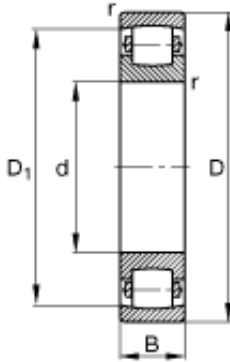

CYRE BEARING LTD

130 mm x 230 mm x 40 mm FAG 20226-MB
GERMANY Bearing 130*230*40

Bearing No. 20226-MB

Size	130x230x40 mm
Bore Diameter	130 mm
Outer Diameter	230 mm
Width	40 mm
d	130 mm
D	230 mm
B	40 mm
D_1	205,7 mm
$D_{a \max}$	216 mm
$d_{a \min}$	144 mm
$r_{a \max}$	2,5 mm
r_{\min}	3 mm
m	7,31 kg / Weight
C_r	335000 N / Dynamic load rating (radial)
C_{0r}	450000 N / Static load rating (radial)
n_G	3300 1/min / Limiting speed
C_{ur}	42500 N / Fatigue limit load, radial

20226-MB Bearing 2D drawings and 3D CAD models